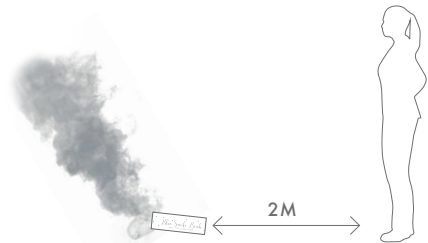

2. EXTEND WIRE RING

3. FACING THE RING PULL END AWAY FROM YOU, PULL RING SHARPLY AT A 90 DEGREE ANGLE FROM THE CASING

DO NOT PULL UPWARDS

4. SPARKS EMITTED ON IGNITION, AS SOON AS YOU HAVE PULLED THE RING, DROP THE CANNON IMMEDIATELY