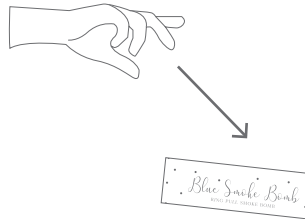

2. EXTEND WIRE RING

3. FACING THE RING PULL END AWAY FROM YOU, PULL RING SHARPLY AT A 90 DEGREE ANGLE FROM THE CASING

DO NOT PULL UPWARDS

4. SPARKS EMITTED ON IGNITION, AS SOON AS YOU HAVE PULLED THE RING, DROP THE CANNON IMMEDIATELY

4. RETREAT TO A SAFE DISTANCE OF AT LEAST 2 METRES

WARNING

AVOID INHALATION OF SMOKE. DO NOT TOUCH THE SMOKE OUTLET. DO NOT PLACE ON EASILY FLAMMABLE MATERIALS. DEVICE GETS HOT, WAIT AT LEAST 10 MINUTES AFTER THE SMOKE HAS FINISHED BEFORE PICKING UP. CAUTION! SMOKE MAY STAIN. THE MANUFACTURER WILL NOT ACCEPT LIABILITY OF PRODUCT BEING MISUSED, MODIFIED OR TAMPHERED WITH. DO NOT SEND IN THE POST.