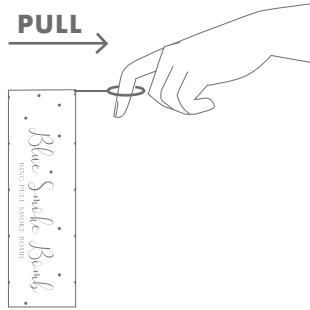

SMOKE BOMB INSTRUCTIONS

TO BE USED BY PERSONS OVER 18 YEARS OF AGE ONLY!

FOR OUTDOOR USE ONLY, ALWAYS WEAR GLOVES AND EYE PROTECTION.
DO NOT CARRY IN POCKETS. SAFETY DISTANCE: 2 METRES.

1. REMOVE WHITE PROTECTIVE CAP

2. EXTEND WIRE RING

3. FACING THE RING PULL END AWAY FROM YOU, PULL RING SHARPLY AT A 90 DEGREE ANGLE FROM THE CASING

DO NOT PULL UPWARDS

4. SPARKS EMITTED ON IGNITION, AS SOON AS YOU HAVE PULLED THE RING, DROP THE CANNON IMMEDIATELY